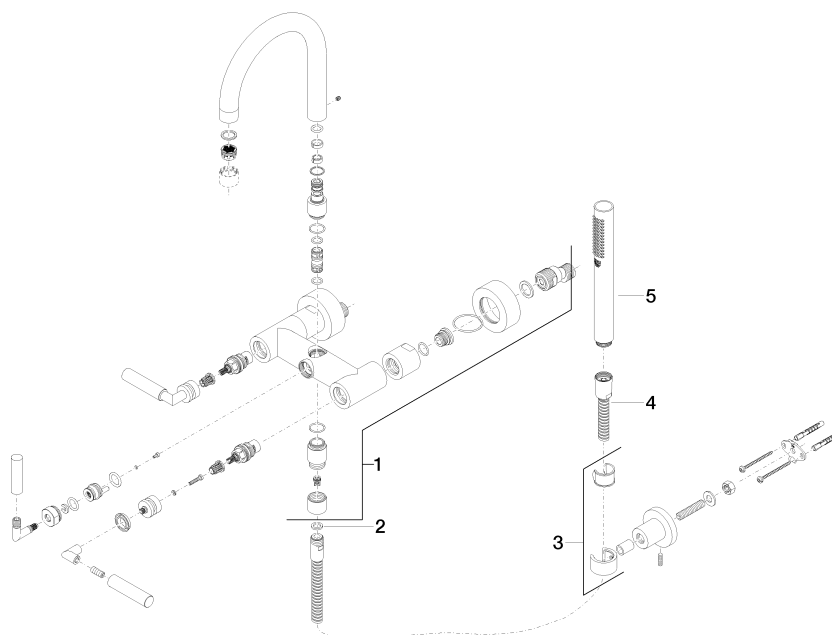

25 133 882

- spout: circular, air-enriched flow
- max. flow 22 l/min at 3 bar flow pressure
- Hand shower: COMPACT RAIN, max. flow rate 6.8 l/min (at 3 bar)
- complete hand shower set with anti-scale system
- 240mm projection
- rotary diverter for bath/shower
- slide-on rosettes Ø 65 mm
- rosette for shower holder Ø 50mm
- 1/2" connection
- gauge 150 mm - 15 mm
- metal shower hose 1250mm with integrated anti-twist protection

Intrinsic protection against back flow.

Stand pipes combination possible on request (x-TRA SERVICE).

	Chrome	25 133 882-00
	Brushed Platinum	25 133 882-06
	Platinum	25 133 882-08
	Dark Chrome	25 133 882-19
	Brushed Durabronze (23kt Gold)	25 133 882-28
	Matte Black	25 133 882-33
	Brushed Champagne (22kt Gold)	25 133 882-46
	Champagne (22kt Gold)	25 133 882-47
	Brushed Chrome	25 133 882-93
	Brushed Dark Platinum	25 133 882-99

25 133 882

Flow rate chart

Certificates

WRAS_2210004. LGA_18933. Belgaqua_21-026-27_4.

25 133 882

Parts for other finishes can be found here: [Brushed](#)
[Platinum](#)

Spare parts list

No.	Item Number	Name	Quantity used	Delivery time
1	25 100 882-00	shower set	1	60
2	90 14 20 026 00 90	seal	1	2
3	28 050 892-00	TARA Wall bracket - Chrome	1	10
4	90 30 02 072 00-00	Metal shower hose 1/2" x 3/8" x 1250 mm - Chrome	1	10
5	28 019 979-00	Hand shower - Chrome	1	2